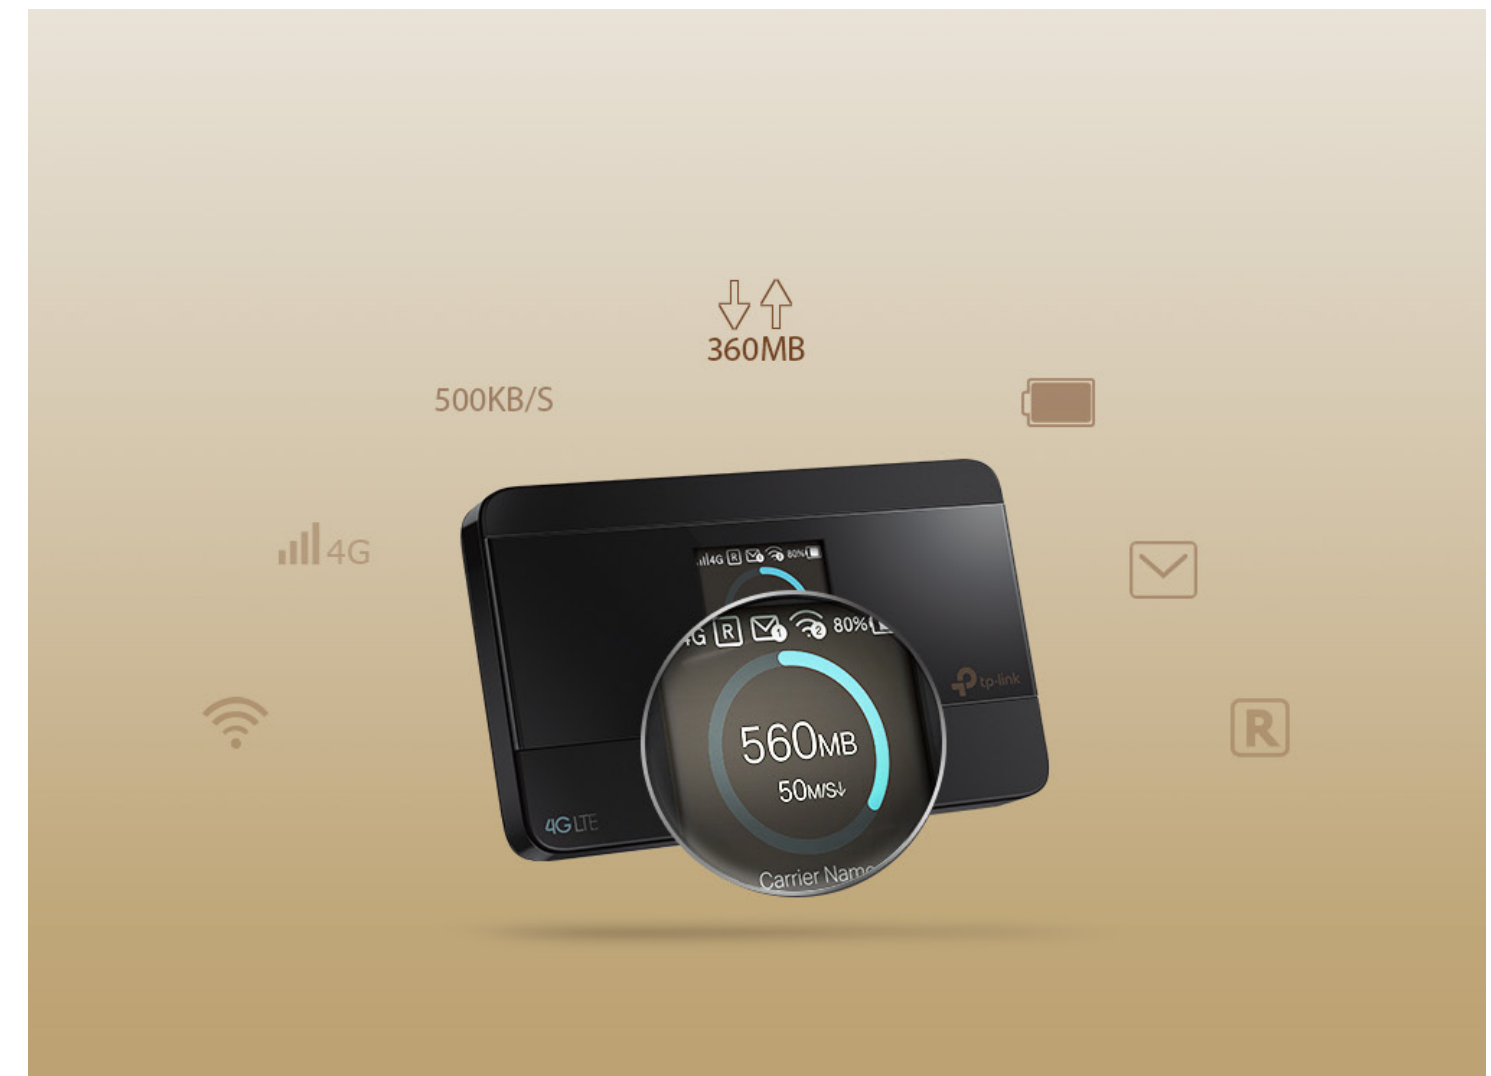

## Artful Little Gadget for Life on the Go

The M7350 features a compact, elegant design very suitable for travel, business trips, outdoor activities or wherever you may be.

## All useful info at a glance

The intuitive screen display of M7350 makes it easy to stay within your data budget and avoids going over the monthly data cap. The screen also displays other much more information of battery life, signal strength, Wi-Fi status, connected users and more.